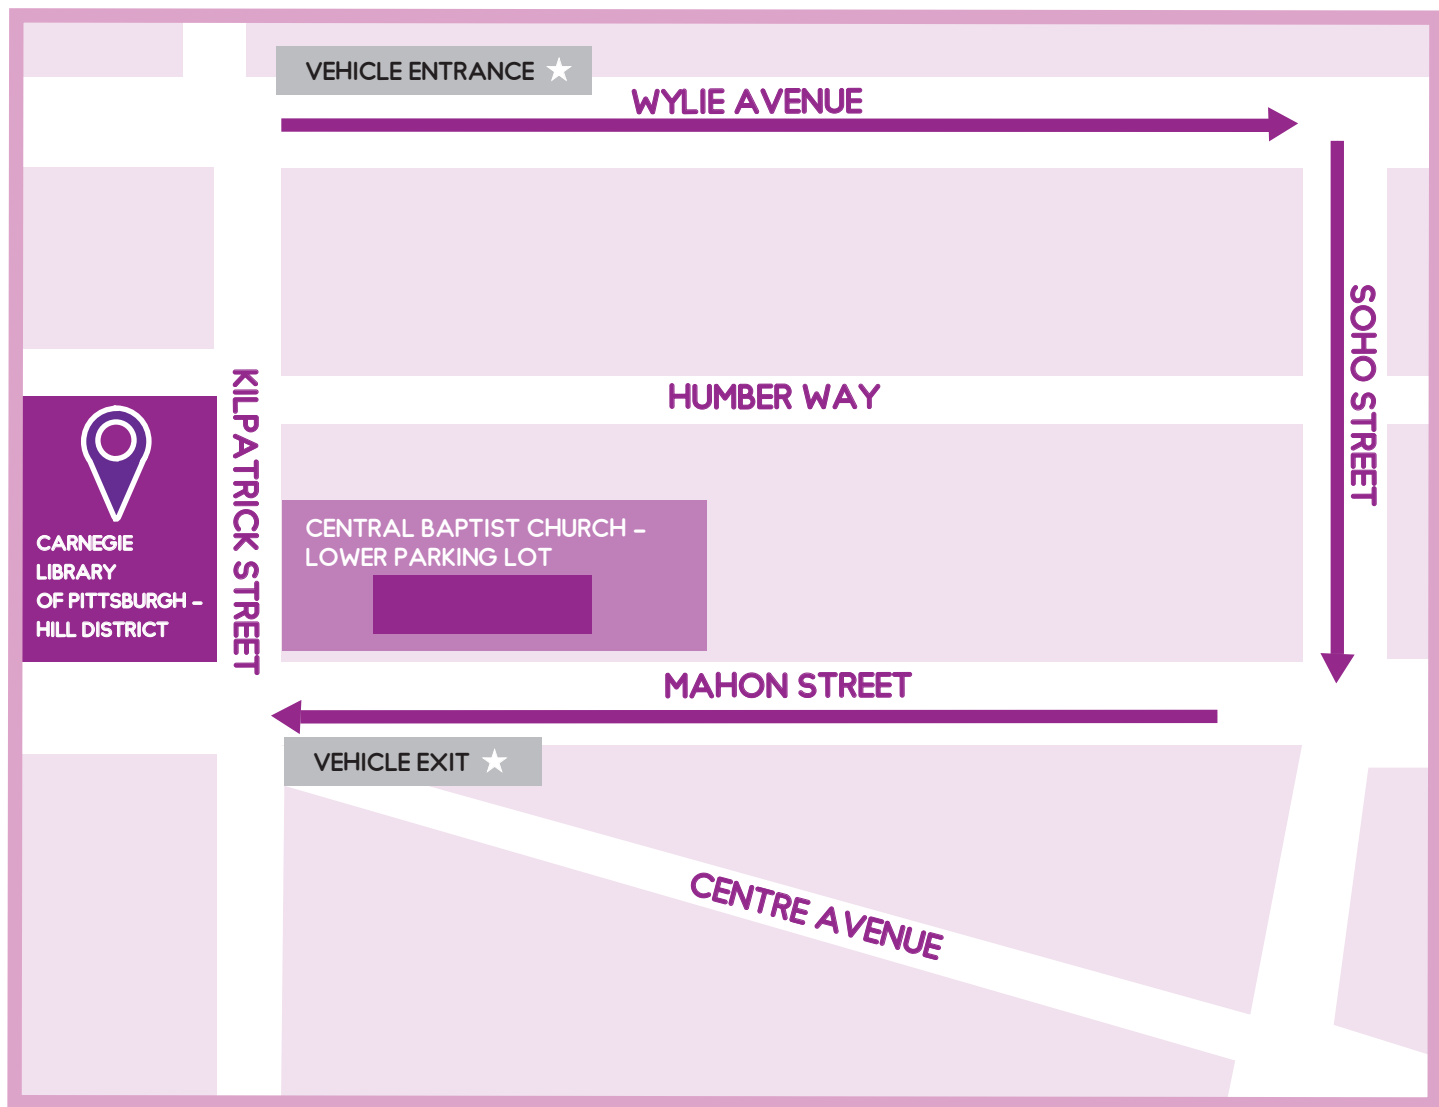

## Diaper Drive Vehicle Route

CLP-HILL DISTRICT

July 23, 2022

### KEY

Vehicle Path →

Distribution Site ■

### VEHICLE PATH

Enter Wylie Avenue at intersection with Kirkpatrick Street, turn right onto Soho Street, turn right onto Mahon Street, pick up supplies in lower parking lot of Central Baptist Church, exit by continuing straight on Mahon Street to the traffic light at Centre Avenue.